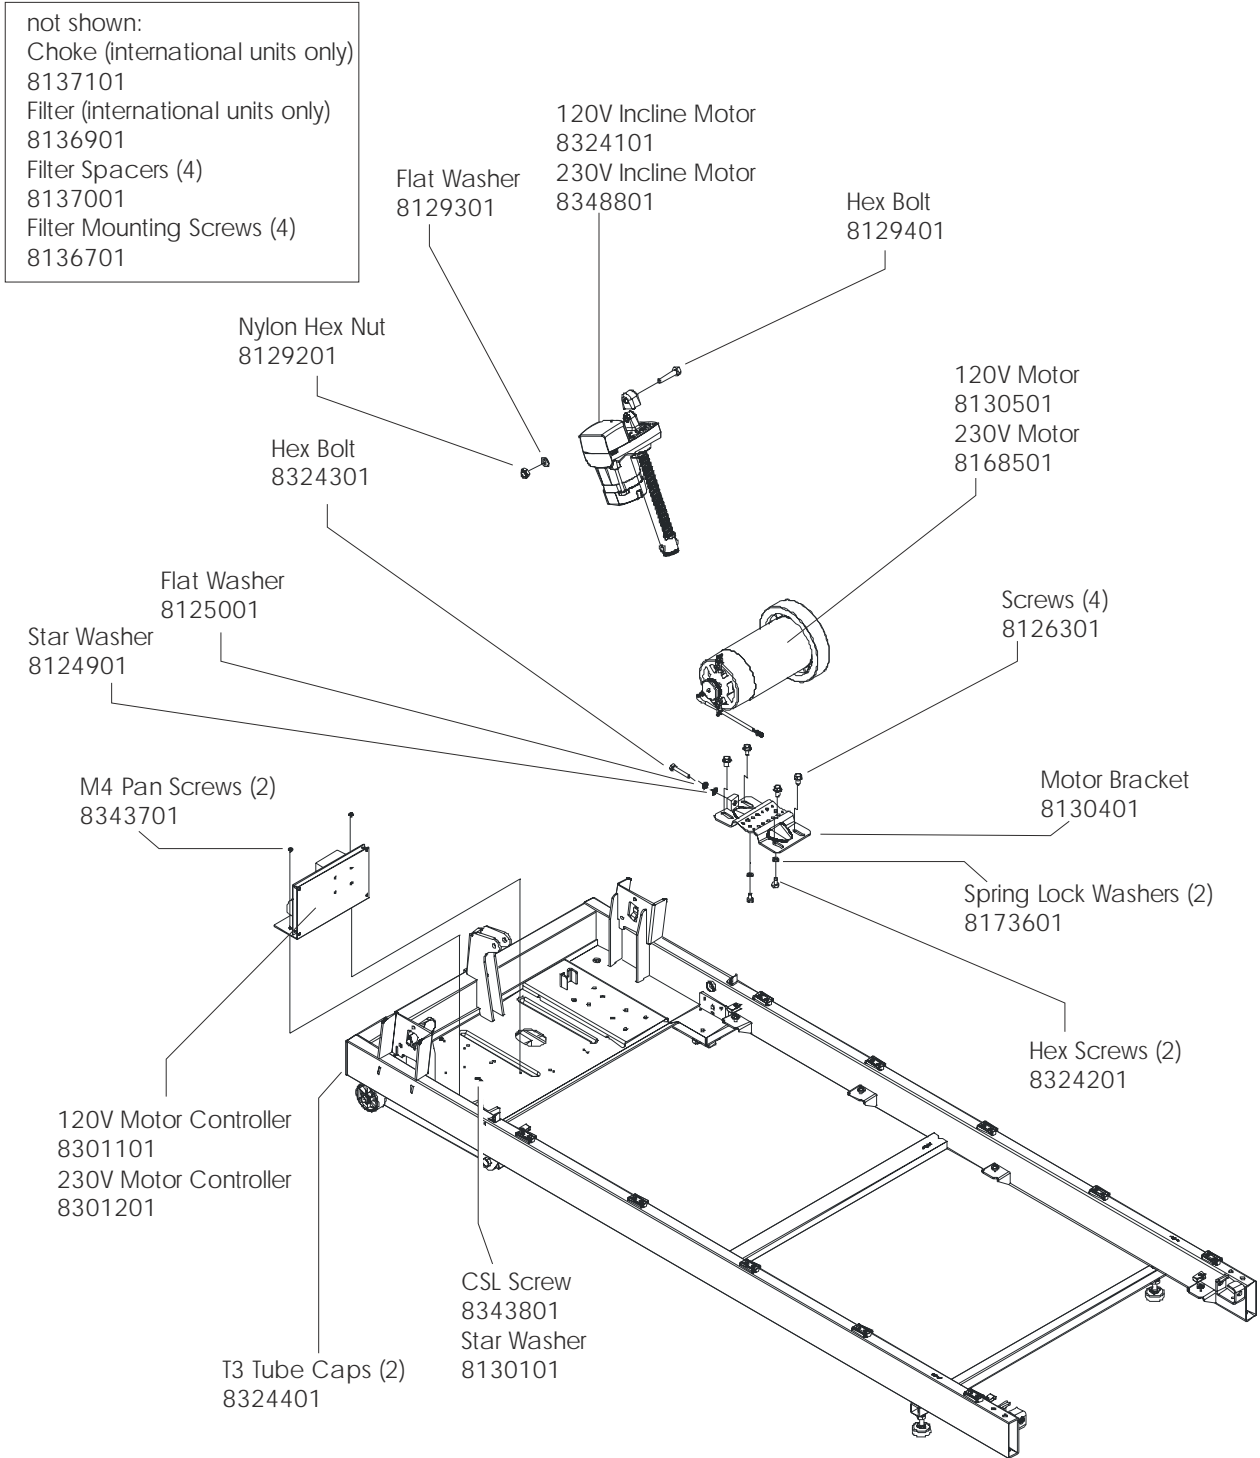

LifeFitness

T3 Consumer Treadmill

Customer Support Services
PARTS MANUAL revised 04 Feb 2011

Console	3
Console Bracket Assembly and Covers	4
Handlebar and Horizontal Bar	5
Striding Belt, Deck, and Rollers.....	6
Motor Cover, Extrusions, and End Caps	7
Uprights	8
Drive Motor, Lift Motor, and Motor Controller.....	9
Deck Springs and Side Extrusion Brackets	10
On/Off Switch, Circuit Breaker, Main Cable, and AC Inlet	11
Transport Wheels, Leg Levelers, and Hardware Bag.....	12
Cables and Miscellaneous	13
Wiring Diagram.....	14

Description	Part No.
BASIC TREADMILL CONSOLE ENG/ENG+MET	BAST-000X-0102
BASIC TREADMILL CONSOLE GER/MET	BAST-020X-0102
ADVANCED TREADMILL CONSOLE ENG/ENG+MET	ADVT-000X-0102
ADVANCED TREADMILL CONSOLE GER/MET	ADVT-020X-0102
CONSOLE-TO-CONSOLE-BASE-ASSEMBLY BOLT	8134001

T3 Consumer Treadmill
 Console Bracket Assembly and Covers

T3-XXXX-0102
 S/N

NOTE:
If replacing either the running belt or the deck, a bottle of silicone (part #8168601) must be ordered.

T3 Consumer Treadmill
 Drive Motor, Lift Motor, and Motor Controller

T3-XXXX-0102
 S/N

Description	Part No.
User/Assy. Manual (English)	8288401
User/Assy. Manual (Ger/Met)	8288501
Hardware Bag Assembly	8292101
Touchup Paint	8186301
CABLE; MOTOR-CONTROL, UPRIGHT, T3	8336201
CABLE, UPRIGHT	8174301
CABLE, CONSOLE, UPRIGHT	8174201
CABLE1, CONSOLE, INTERCONNECT	8174001
CABLE2, CONSOLE, INTERCONNECT	8174101
WIRE, CONTACT HR CONNECT	8344201
WIRE, CONNECT	8344301